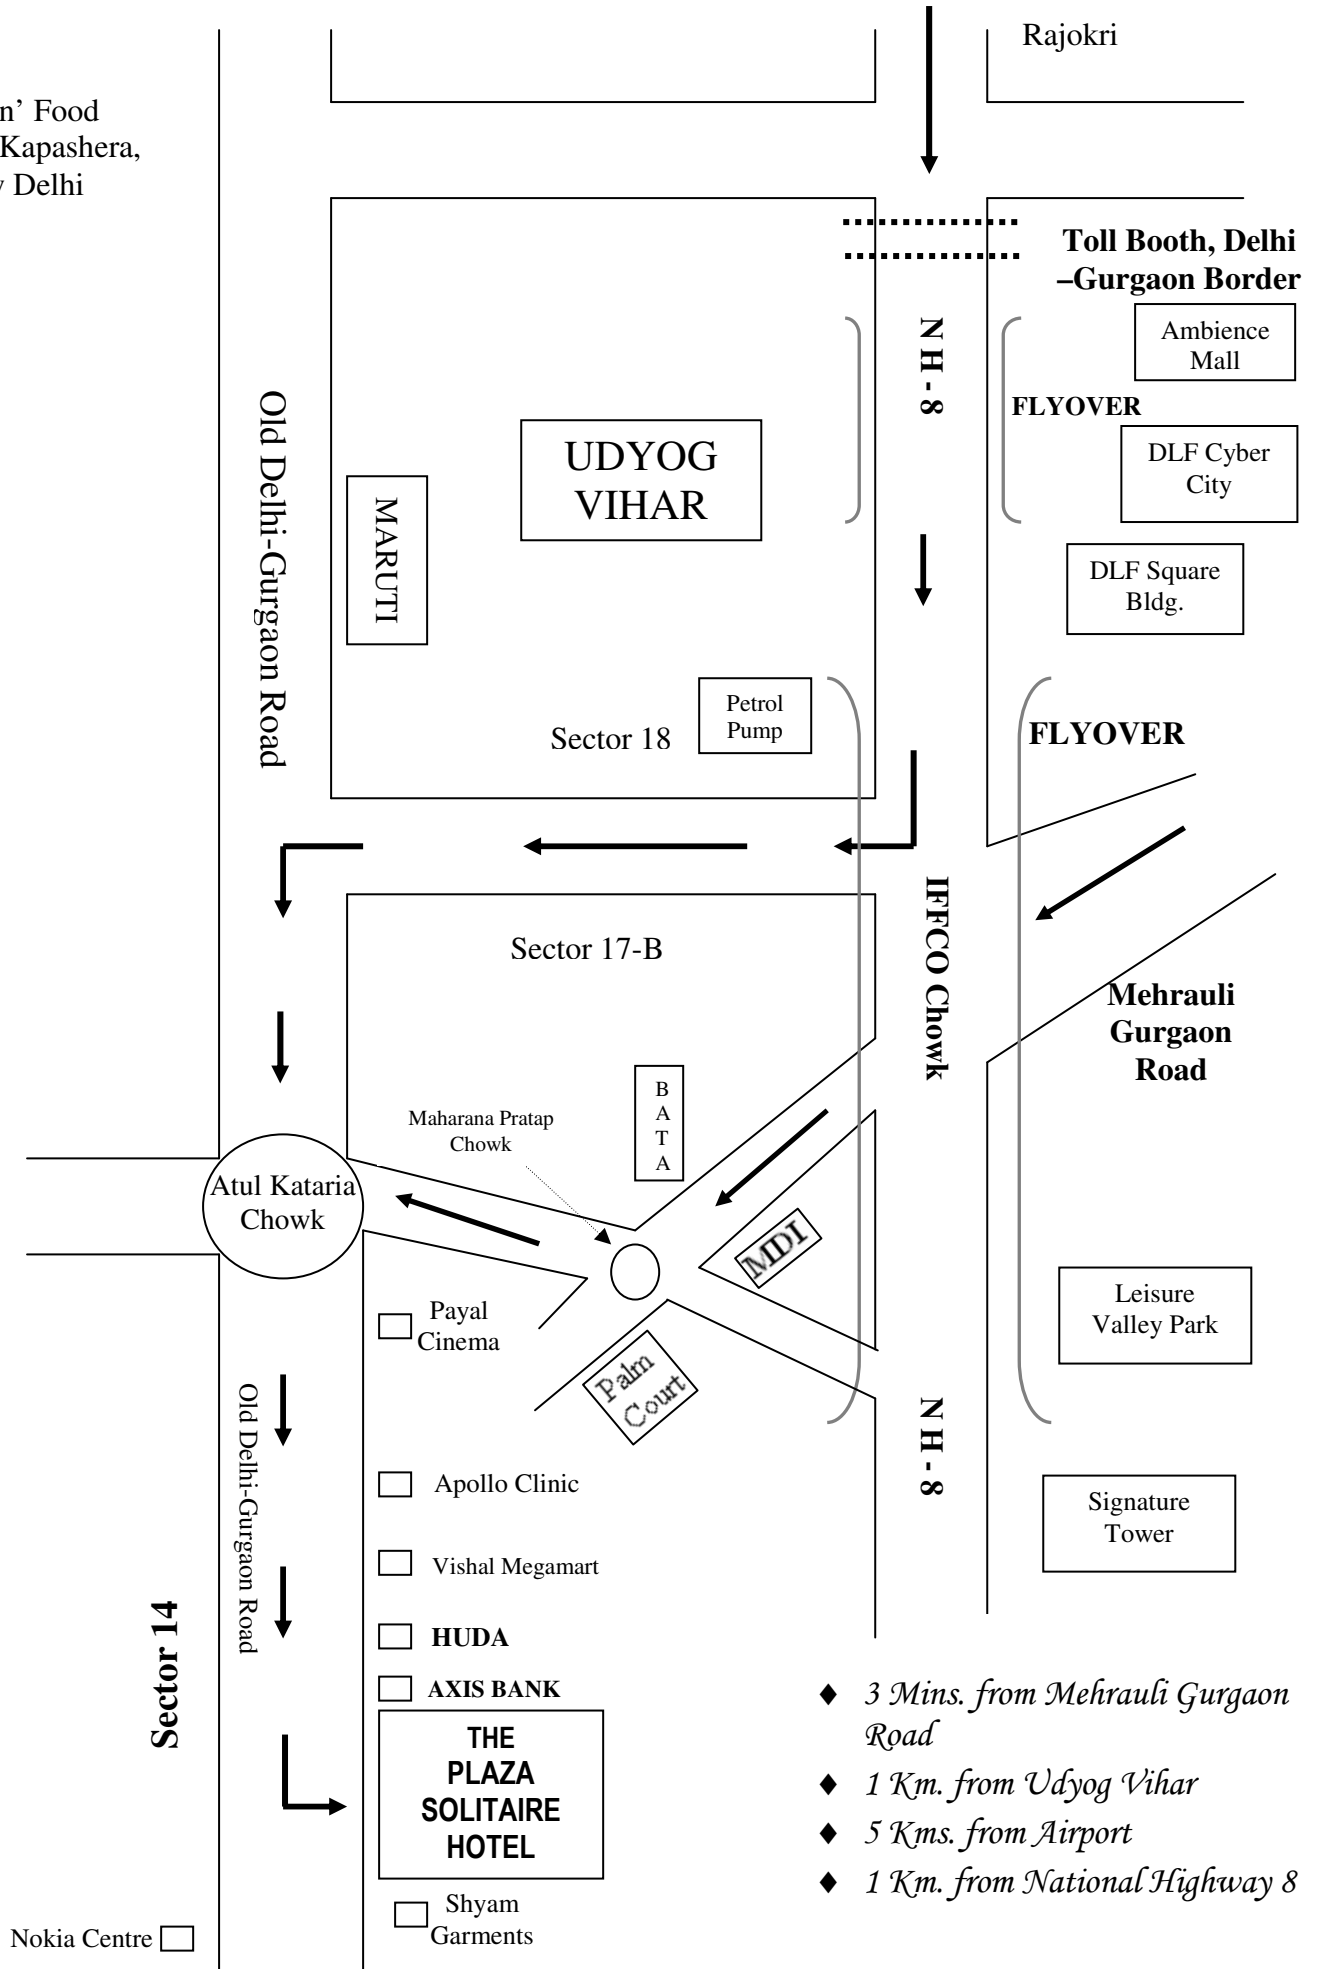

**LOCATION MAP – THE PLAZA SOLITAIRE HOTEL**  
**Sector 14, Delhi-Gurgaon Road, Gurgaon**

Fun 'n' Food Village, Kapashera, New Delhi

- ◆ 3 Mins. from Mehrauli Gurgaon Road
- ◆ 1 Km. from Udyog Vihar
- ◆ 5 Kms. from Airport
- ◆ 1 Km. from National Highway 8